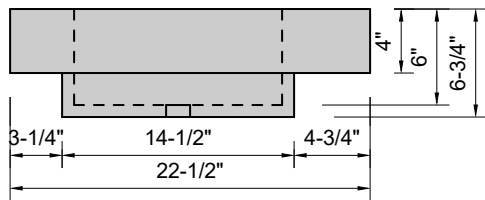

TOP VIEW

FRONT VIEW

SIDE VIEW

**Model #: DCU-96-01**  
**Double Cube**  
**single faucet holes**