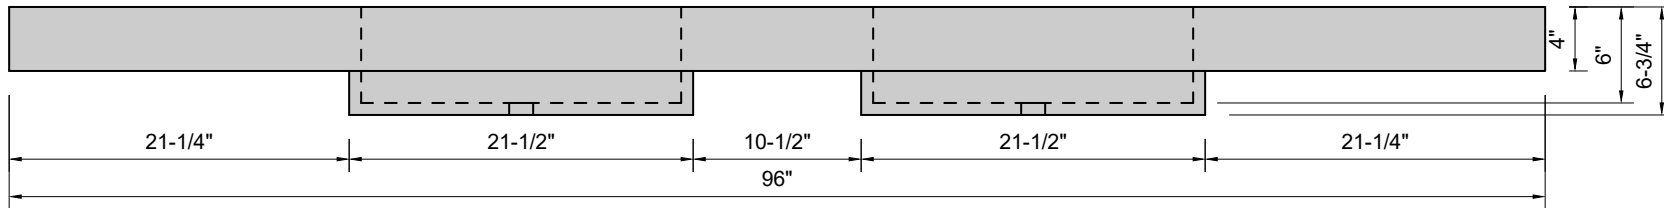

TOP VIEW

FRONT VIEW

SIDE VIEW

**Model #: DCU-96-01**  
**Double Cube**  
**single faucet holes**