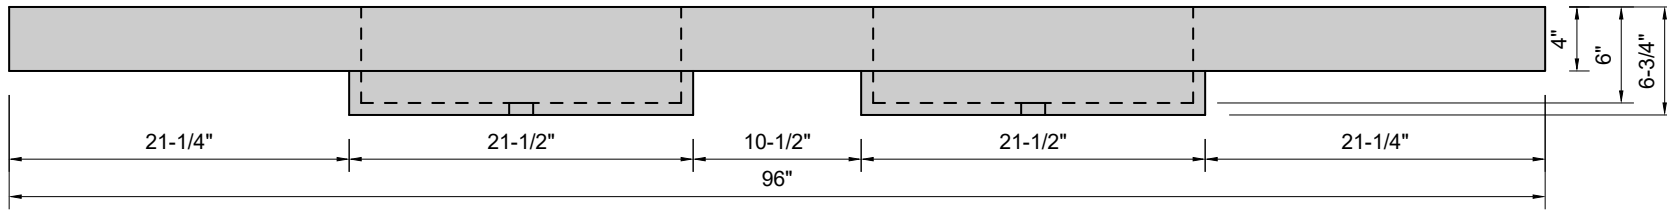

TOP VIEW

FRONT VIEW

SIDE VIEW

Model #: DCU-96-03
Double Cube
8" widespread faucet holes