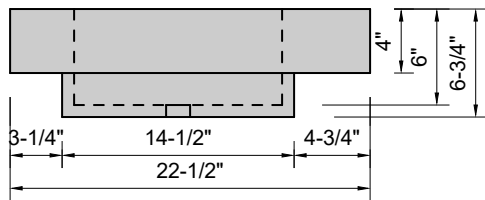

TOP VIEW

FRONT VIEW

SIDE VIEW

Model #: DCU-96-03
Double Cube
8" widespread faucet holes