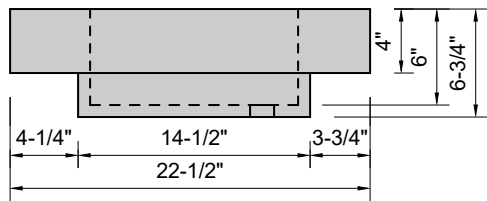

TOP VIEW

FRONT VIEW

SIDE VIEW

Model #: DHB-72-00
Double Half Barrel
no faucet holes