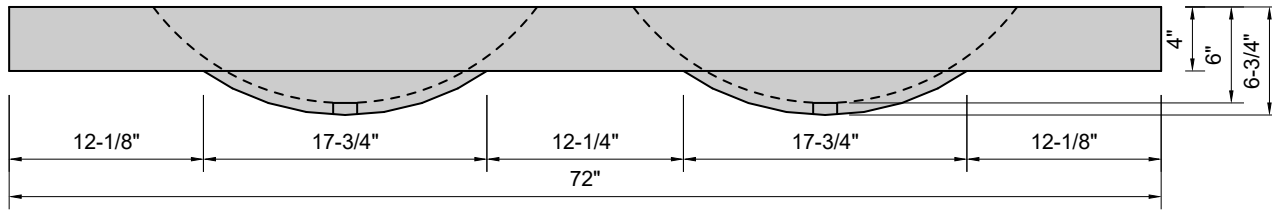

TOP VIEW

FRONT VIEW

SIDE VIEW

Model #: DHB-72-00
Double Half Barrel
no faucet holes