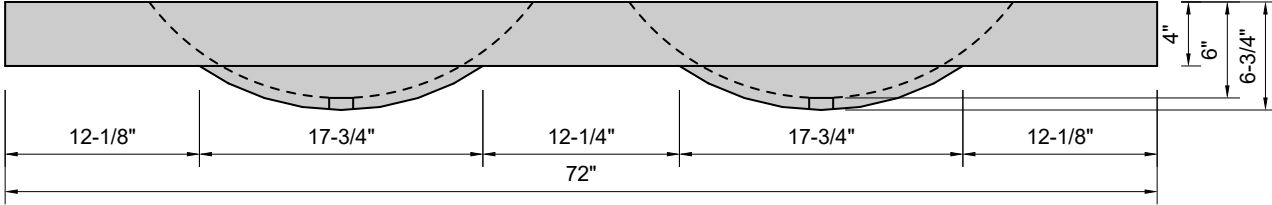

TOP VIEW

FRONT VIEW

SIDE VIEW

**Model #: DHB-72-01**  
**Double Half Barrel**  
**single faucet holes**