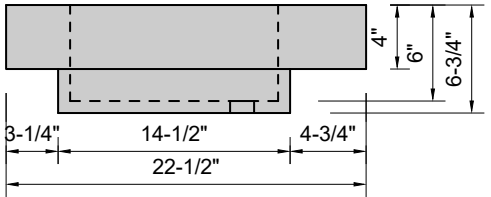

TOP VIEW

FRONT VIEW

SIDE VIEW

**Model #: DHB-72-01**  
**Double Half Barrel**  
**single faucet holes**