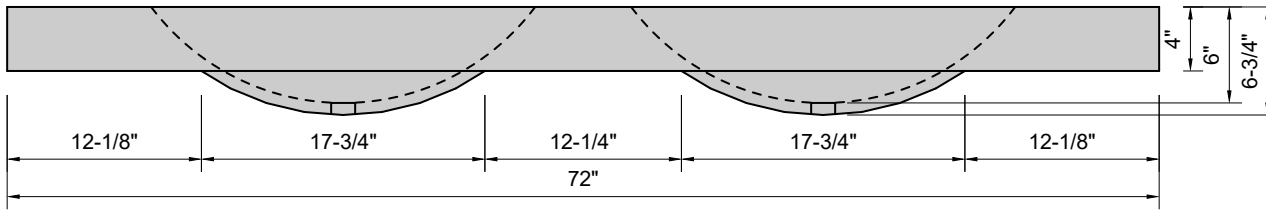

TOP VIEW

FRONT VIEW

SIDE VIEW

Model #: DHB-72-03
Double Half Barrel
8" widespread faucet holes