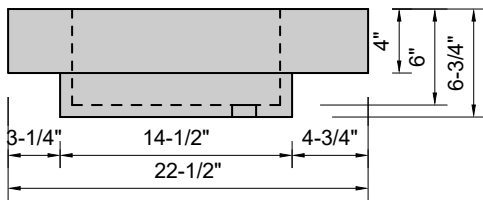

TOP VIEW

FRONT VIEW

SIDE VIEW

Model #: DHB-72-03
Double Half Barrel
8" widespread faucet holes