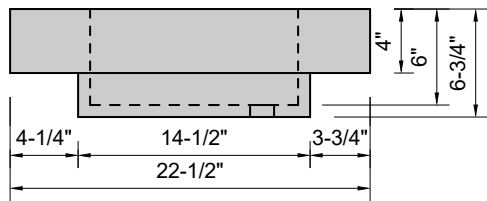

TOP VIEW

FRONT VIEW

SIDE VIEW

Model #: DHB-84-00
Double Half Barrel
no faucet holes