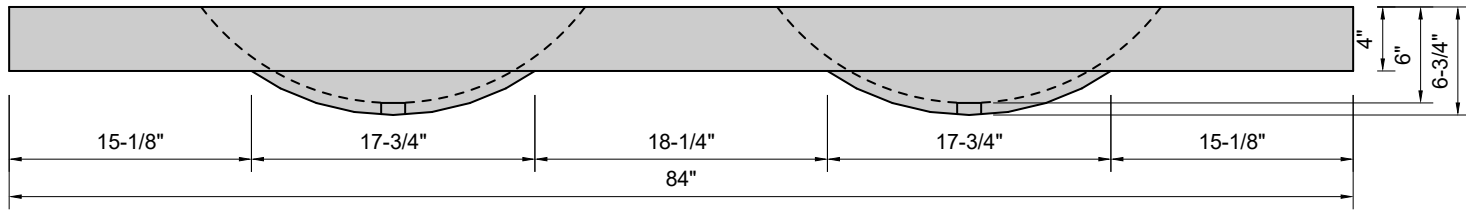

TOP VIEW

FRONT VIEW

SIDE VIEW

Model #: DHB-84-00
Double Half Barrel
no faucet holes