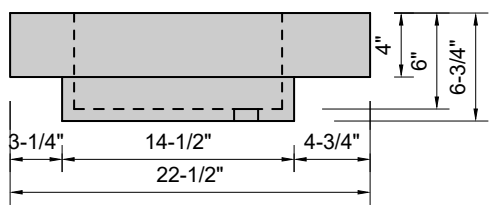

TOP VIEW

FRONT VIEW

SIDE VIEW

Model #: DHB-84-01
Double Half Barrel
single faucet holes