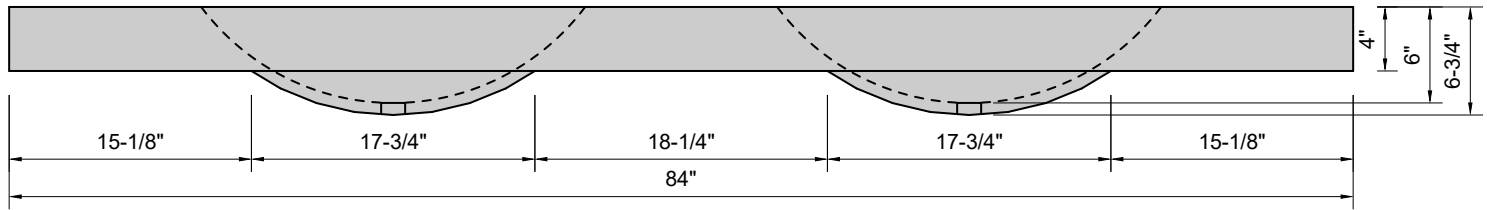

TOP VIEW

FRONT VIEW

SIDE VIEW

Model #: DHB-84-01
Double Half Barrel
single faucet holes