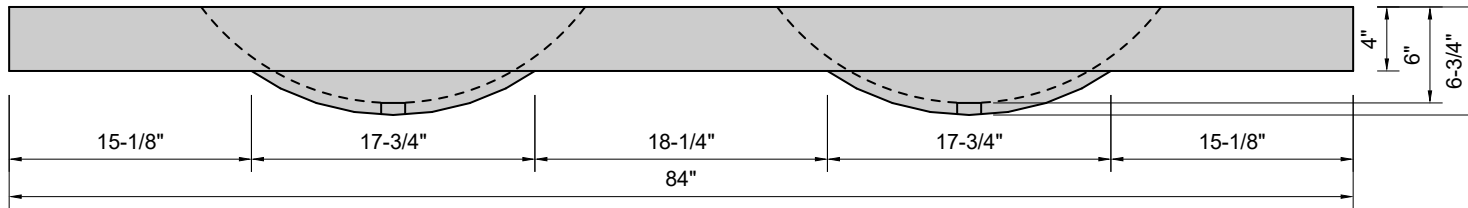

TOP VIEW

FRONT VIEW

SIDE VIEW

Model #: DHB-84-03
Double Half Barrel
8" widespread faucet holes