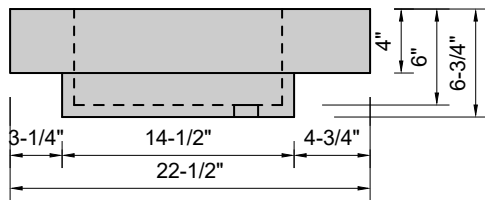

TOP VIEW

FRONT VIEW

SIDE VIEW

Model #: DHB-84-03
Double Half Barrel
8" widespread faucet holes