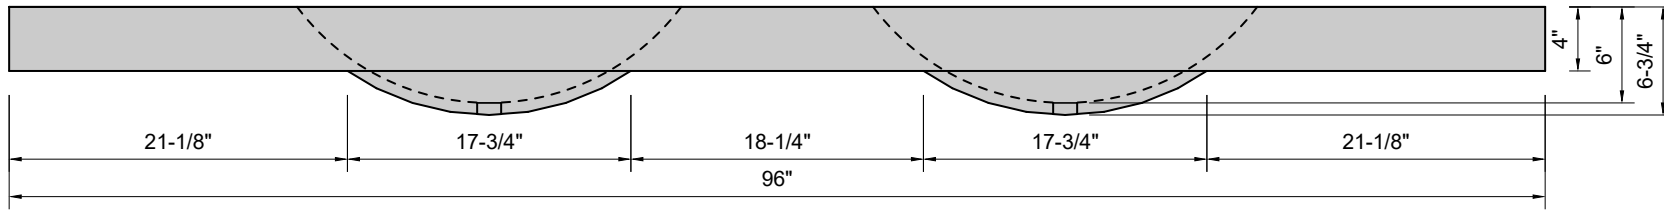

TOP VIEW

FRONT VIEW

SIDE VIEW

Model #: DHB-96-00
Double Half Barrel
no faucet holes