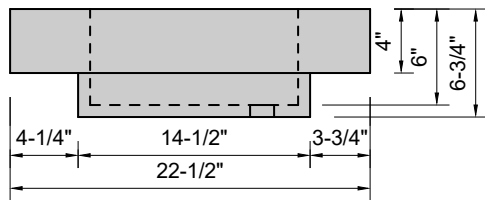

TOP VIEW

FRONT VIEW

SIDE VIEW

Model #: DHB-96-00
Double Half Barrel
no faucet holes