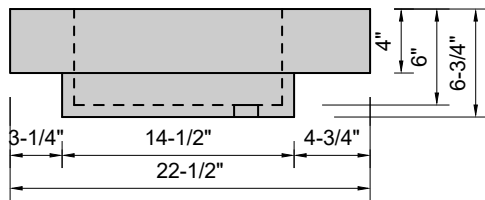

TOP VIEW

FRONT VIEW

SIDE VIEW

**Model #: DHB-96-01**  
**Double Half Barrel**  
**single faucet holes**