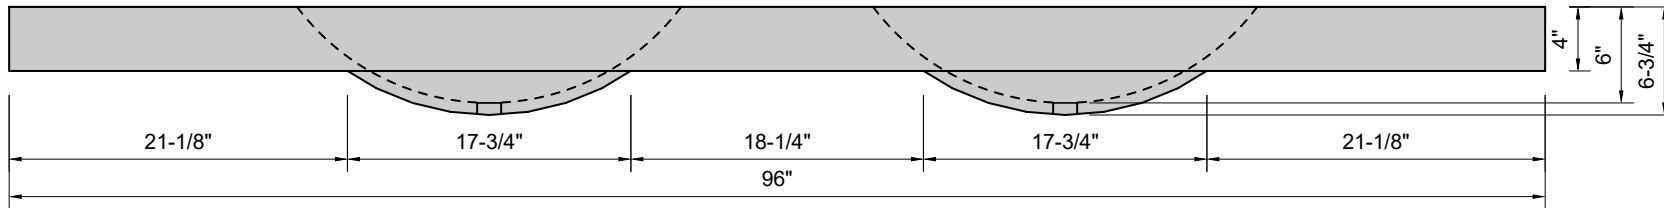

TOP VIEW

FRONT VIEW

SIDE VIEW

**Model #: DHB-96-01**  
**Double Half Barrel**  
**single faucet holes**