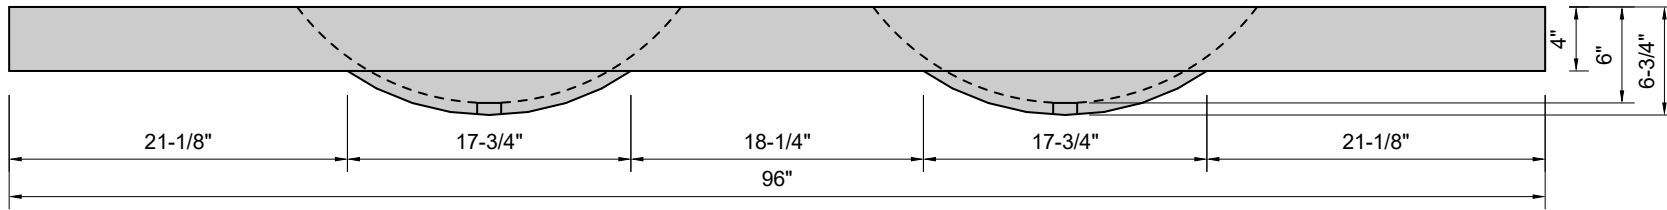

TOP VIEW

FRONT VIEW

SIDE VIEW

**Model #: DHB-96-03**  
**Double Half Barrel**  
**8" widespread faucet holes**