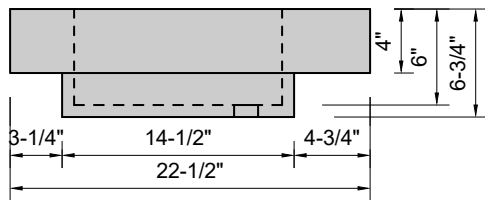

TOP VIEW

FRONT VIEW

SIDE VIEW

**Model #: DHB-96-03**  
**Double Half Barrel**  
**8" widespread faucet holes**