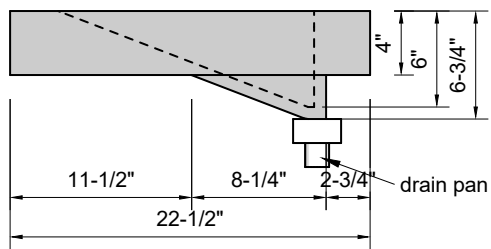

TOP VIEW

FRONT VIEW

SIDE VIEW

Model #: DMR-60-00
Double Mini Ramp
no faucet holes