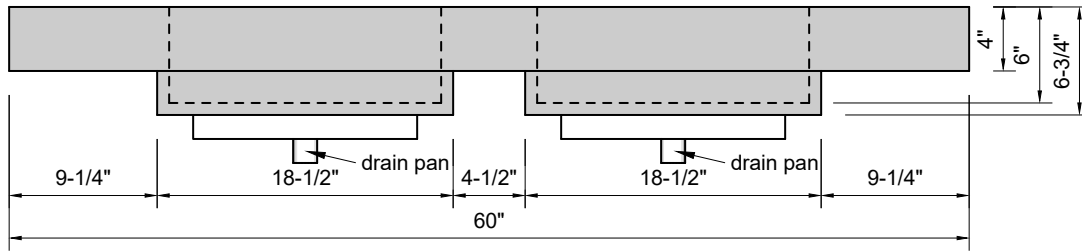

TOP VIEW

FRONT VIEW

SIDE VIEW

Model #: DMR-60-00
Double Mini Ramp
no faucet holes