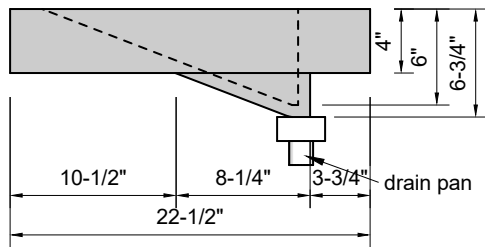

TOP VIEW

FRONT VIEW

SIDE VIEW

Model #: DMR-60-01
Double Mini Ramp
single faucet holes