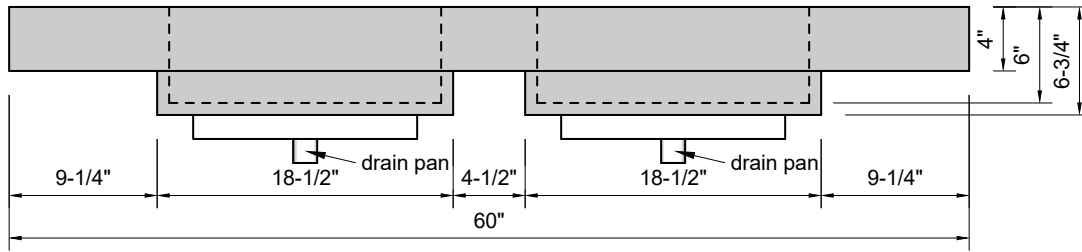

TOP VIEW

FRONT VIEW

SIDE VIEW

Model #: DMR-60-01
Double Mini Ramp
single faucet holes