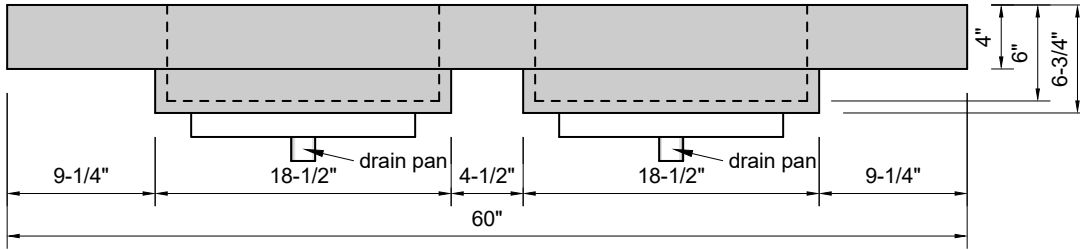

TOP VIEW

FRONT VIEW

SIDE VIEW

Model #: DMR-60-03
Double Mini Ramp
8" widespread faucet holes