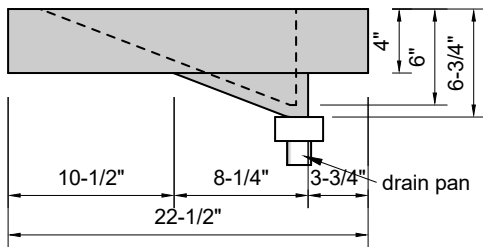

TOP VIEW

FRONT VIEW

SIDE VIEW

Model #: DMR-60-03
Double Mini Ramp
8" widespread faucet holes