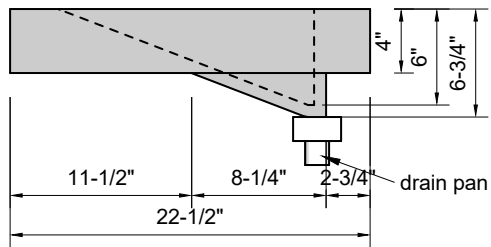

TOP VIEW

FRONT VIEW

SIDE VIEW

Model #: DMR-72-00
Double Mini Ramp
no faucet holes