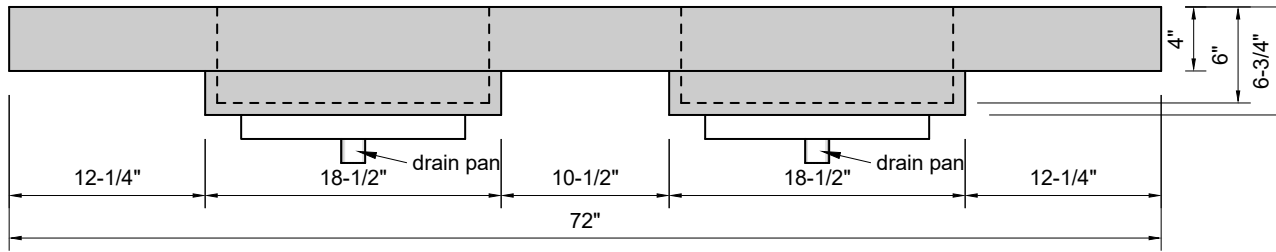

TOP VIEW

FRONT VIEW

SIDE VIEW

Model #: DMR-72-00
Double Mini Ramp
no faucet holes