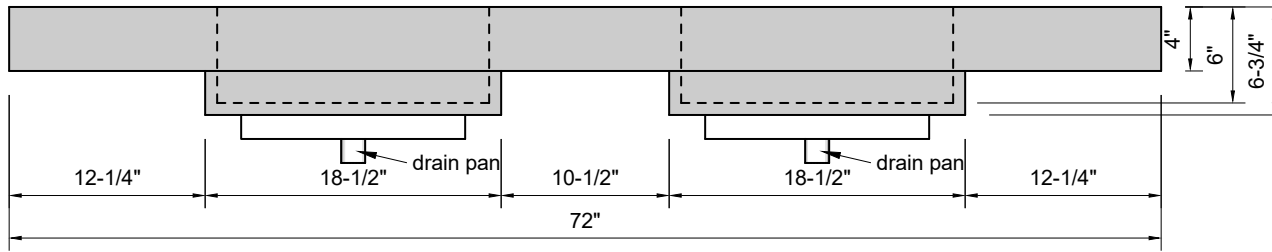

TOP VIEW

FRONT VIEW

SIDE VIEW

Model #: DMR-72-01
Double Mini Ramp
single faucet holes