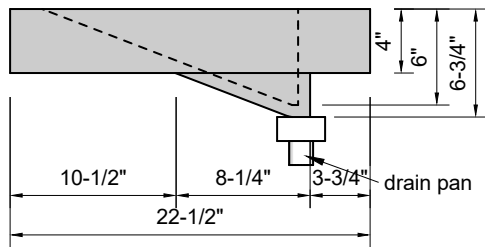

TOP VIEW

FRONT VIEW

SIDE VIEW

Model #: DMR-72-01
Double Mini Ramp
single faucet holes