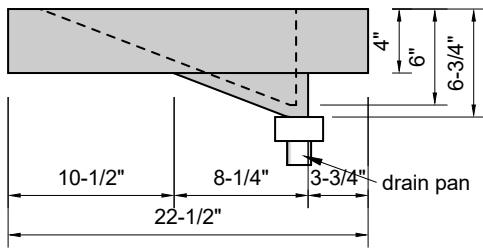

TOP VIEW

FRONT VIEW

SIDE VIEW

Model #: DMR-72-03
Double Mini Ramp
8" widespread faucet holes