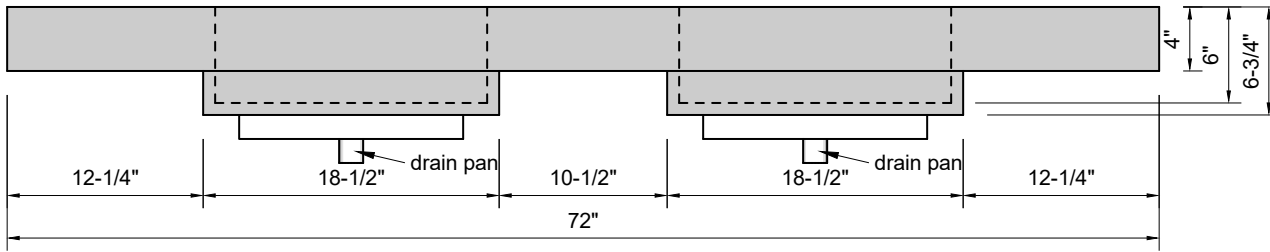

TOP VIEW

FRONT VIEW

SIDE VIEW

Model #: DMR-72-03
Double Mini Ramp
8" widespread faucet holes