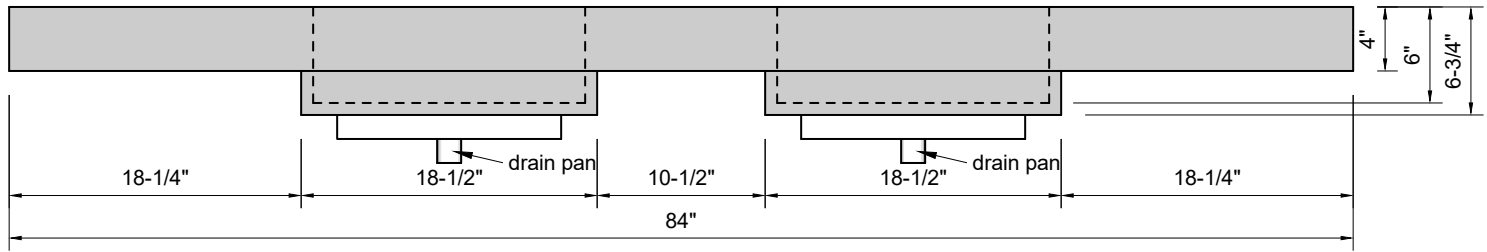

TOP VIEW

FRONT VIEW

SIDE VIEW

Model #: DMR-84-00
Double Mini Ramp
no faucet holes