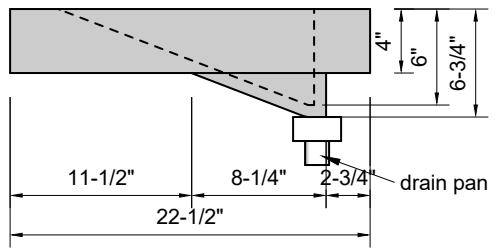

TOP VIEW

FRONT VIEW

SIDE VIEW

Model #: DMR-84-00
Double Mini Ramp
no faucet holes