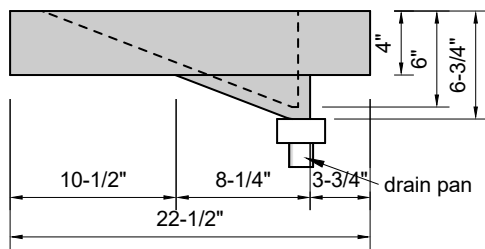

TOP VIEW

FRONT VIEW

SIDE VIEW

Model #: DMR-84-01
Double Mini Ramp
single faucet holes