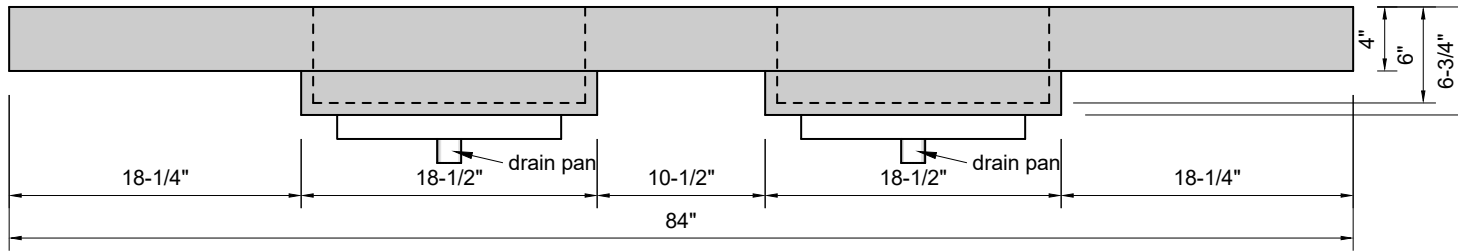

TOP VIEW

FRONT VIEW

SIDE VIEW

Model #: DMR-84-01
Double Mini Ramp
single faucet holes