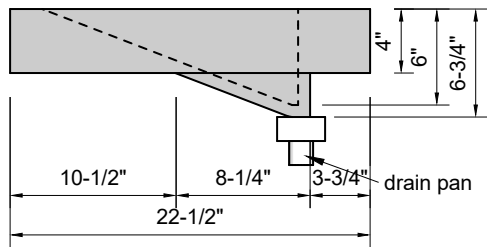

TOP VIEW

FRONT VIEW

SIDE VIEW

Model #: DMR-84-03
Double Mini Ramp
8" widespread faucet holes