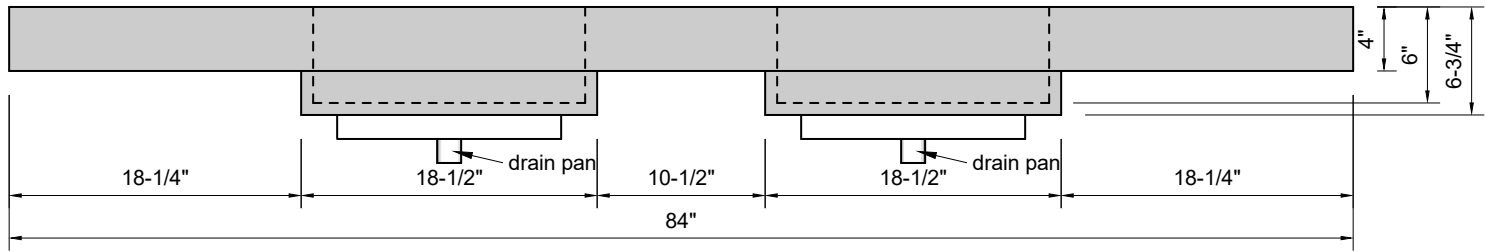

TOP VIEW

FRONT VIEW

SIDE VIEW

Model #: DMR-84-03
Double Mini Ramp
8" widespread faucet holes