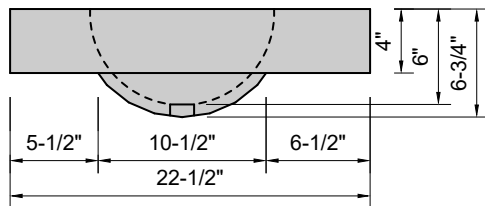

TOP VIEW

FRONT VIEW

SIDE VIEW

**Model #: DOV-60-00**  
**Double Oval**  
**no faucet holes**