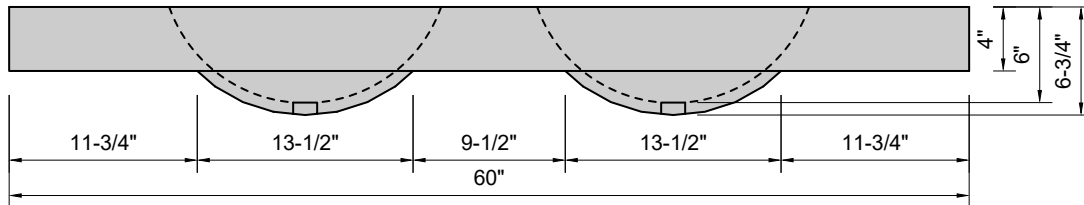

TOP VIEW

FRONT VIEW

SIDE VIEW

**Model #: DOV-60-00**  
**Double Oval**  
**no faucet holes**