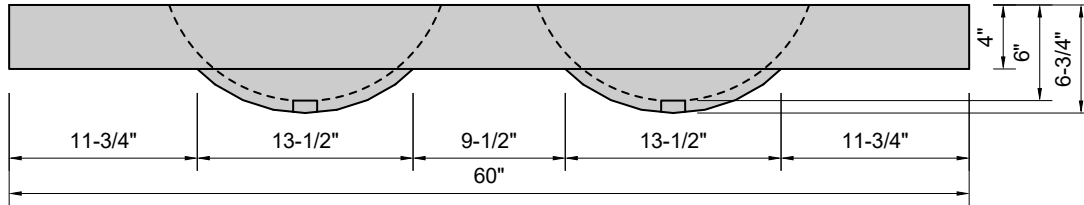

TOP VIEW

FRONT VIEW

SIDE VIEW

Model #: DOV-60-01
Double Oval
single faucet holes