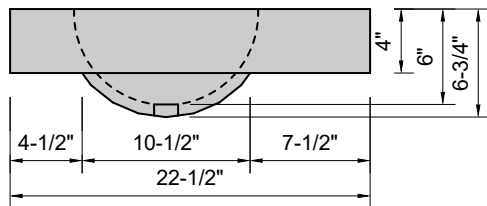

TOP VIEW

FRONT VIEW

SIDE VIEW

Model #: DOV-60-01
Double Oval
single faucet holes