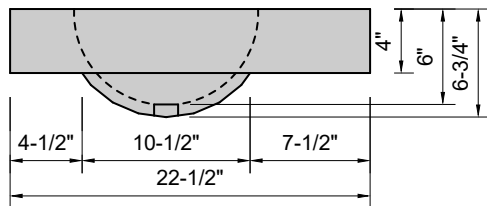

1-3/8" diameter faucet holes
for 8" widespread faucet

1-3/8" diameter faucet holes
for 8" widespread faucet

TOP VIEW

FRONT VIEW

SIDE VIEW

Model #: DOV-60-03
Double Oval
8" widespread faucet holes