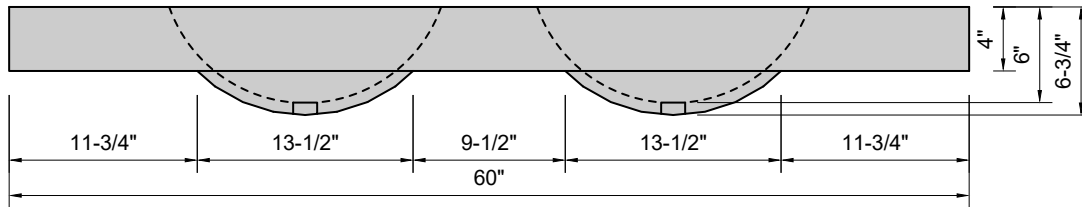

1-3/8" diameter faucet holes
for 8" widespread faucet

1-3/8" diameter faucet holes
for 8" widespread faucet

TOP VIEW

FRONT VIEW

SIDE VIEW

Model #: DOV-60-03
Double Oval
8" widespread faucet holes