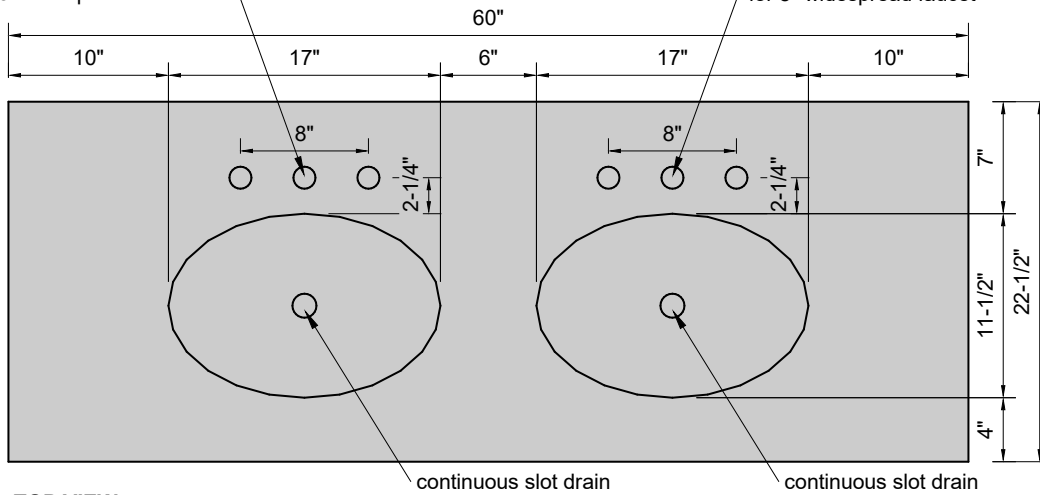

1-3/8" diameter faucet holes
for 8" widespread faucet

1-3/8" diameter faucet holes
for 8" widespread faucet

TOP VIEW

FRONT VIEW

SIDE VIEW

Model #: DOV-60-03
Double Oval
8" widespread faucet holes