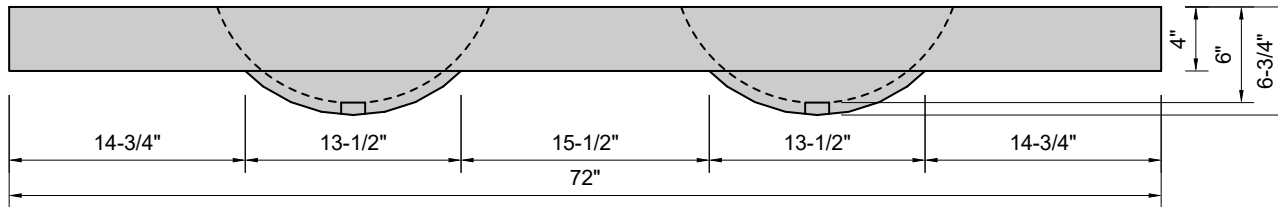

TOP VIEW

FRONT VIEW

SIDE VIEW

Model #: DOV-72-00
Double Oval
no faucet holes