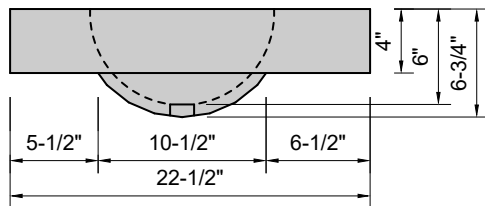

TOP VIEW

FRONT VIEW

SIDE VIEW

Model #: DOV-72-00
Double Oval
no faucet holes