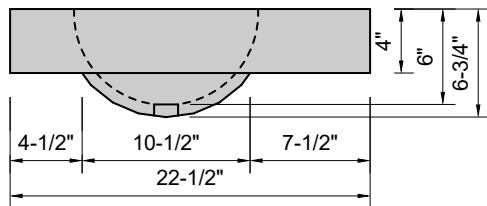

TOP VIEW

FRONT VIEW

SIDE VIEW

Model #: DOV-72-01
Double Oval
single faucet holes