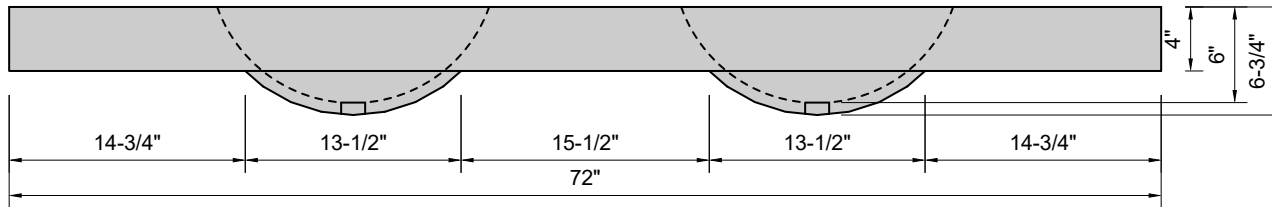

TOP VIEW

FRONT VIEW

SIDE VIEW

Model #: DOV-72-01
Double Oval
single faucet holes