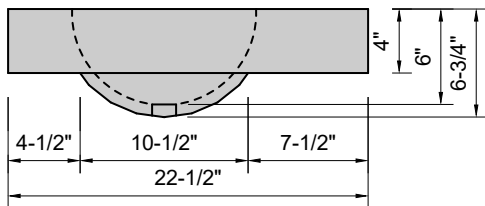

1-3/8" diameter faucet holes
for 8" widespread faucet

1-3/8" diameter faucet holes
for 8" widespread faucet

TOP VIEW

FRONT VIEW

SIDE VIEW

Model #: DOV-72-03
Double Oval
8" widespread faucet holes