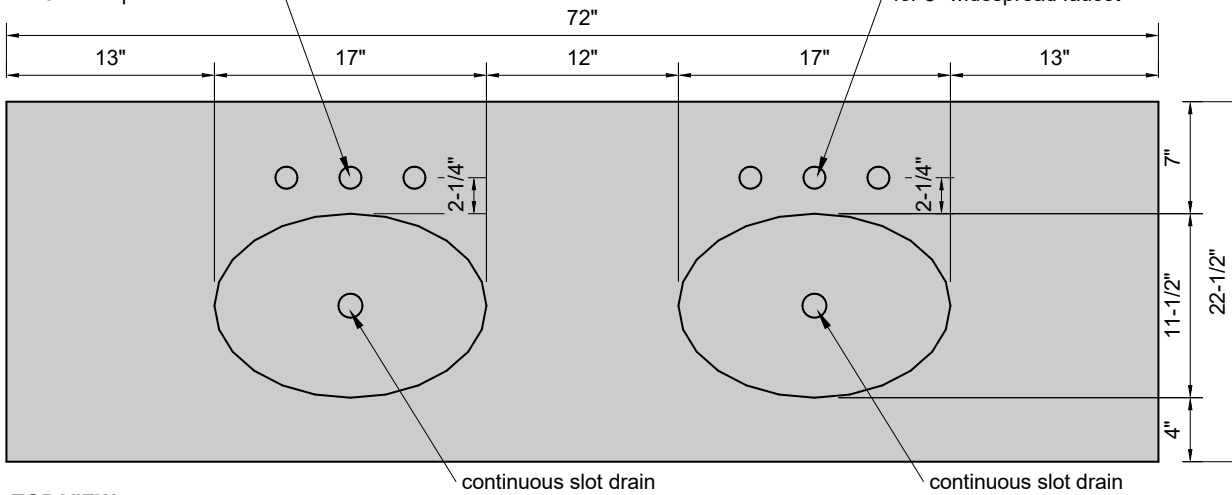

1-3/8" diameter faucet holes
for 8" widespread faucet

1-3/8" diameter faucet holes
for 8" widespread faucet

TOP VIEW

FRONT VIEW

SIDE VIEW

Model #: DOV-72-03
Double Oval
8" widespread faucet holes