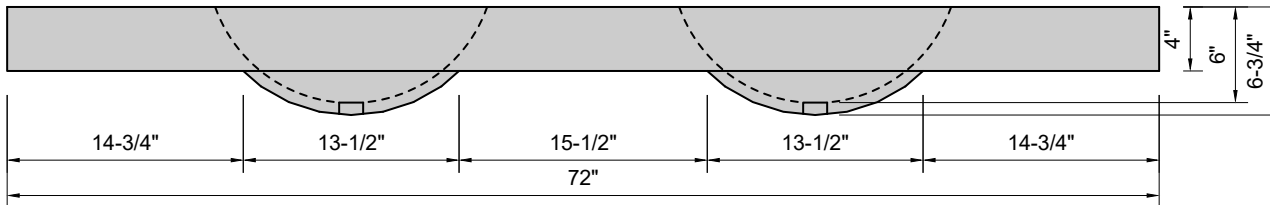

1-3/8" diameter faucet holes
for 8" widespread faucet

1-3/8" diameter faucet holes
for 8" widespread faucet

TOP VIEW

FRONT VIEW

SIDE VIEW

Model #: DOV-72-03
Double Oval
8" widespread faucet holes