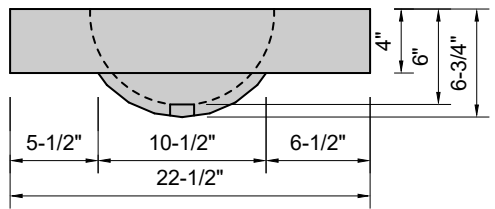

TOP VIEW

FRONT VIEW

SIDE VIEW

Model #: DOV-84-00
Double Oval
no faucet holes