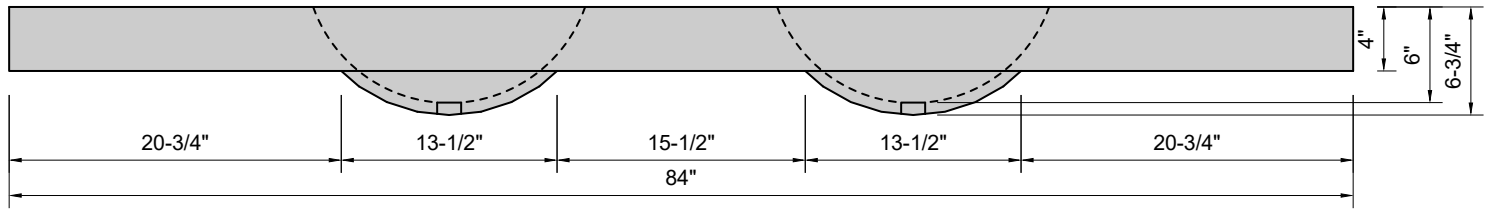

TOP VIEW

FRONT VIEW

SIDE VIEW

Model #: DOV-84-00
Double Oval
no faucet holes