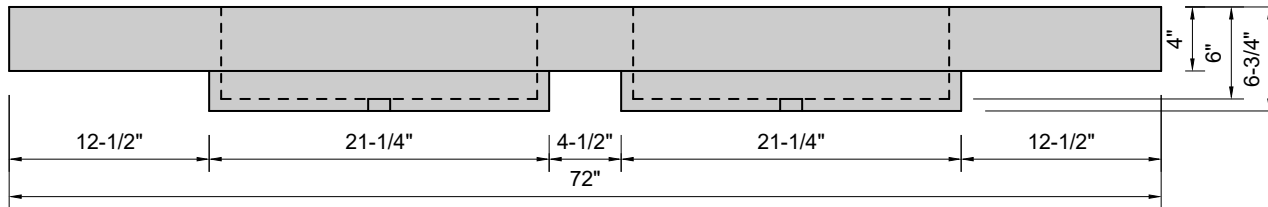

TOP VIEW

FRONT VIEW

SIDE VIEW

Model #: DRT-72-00
Double Ramp Traditional Drain
no faucet holes