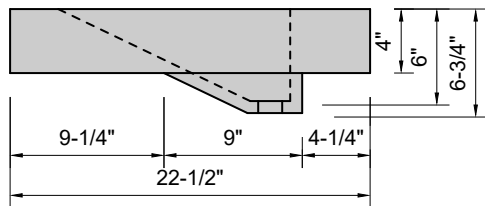

TOP VIEW

FRONT VIEW

SIDE VIEW

Model #: DRT-72-00
Double Ramp Traditional Drain
no faucet holes