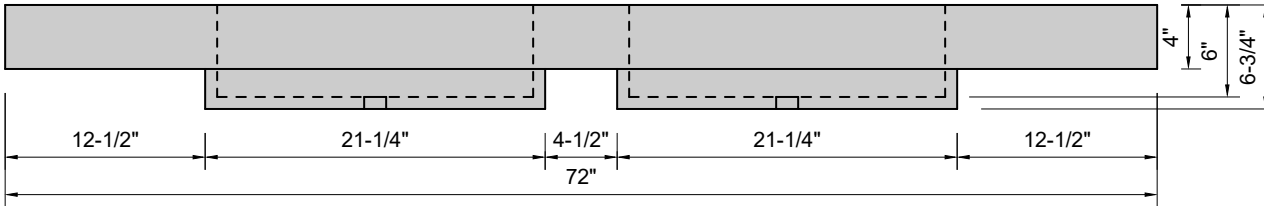

TOP VIEW

FRONT VIEW

SIDE VIEW

Model #: DRT-72-01
Double Ramp Traditional Drain
single faucet holes