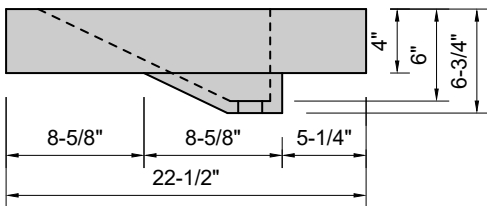

TOP VIEW

FRONT VIEW

SIDE VIEW

Model #: DRT-72-01
Double Ramp Traditional Drain
single faucet holes