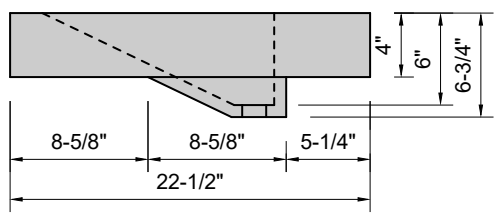

TOP VIEW

FRONT VIEW

SIDE VIEW

Model #: DRT-72-03
Double Ramp Traditional Drain
8" widespread faucet holes