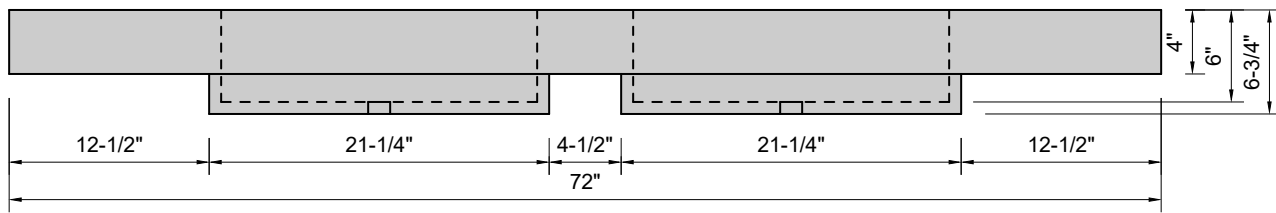

TOP VIEW

FRONT VIEW

SIDE VIEW

Model #: DRT-72-03
Double Ramp Traditional Drain
8" widespread faucet holes