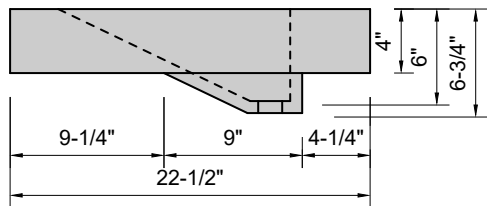

TOP VIEW

FRONT VIEW

SIDE VIEW

Model #: DRT-84-00
Double Ramp Traditional Drain
no faucet holes