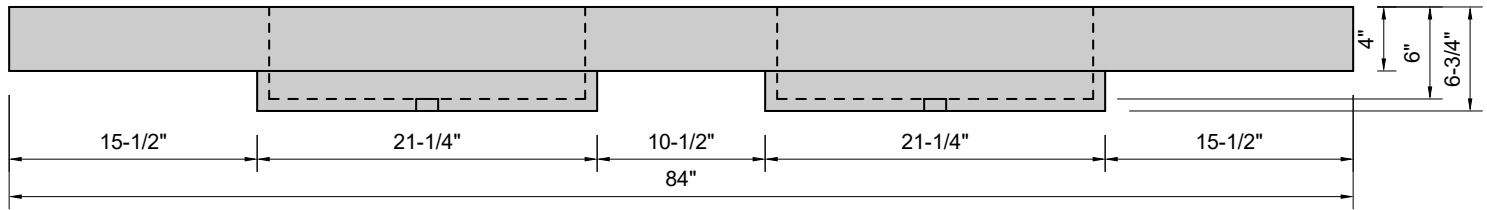

TOP VIEW

FRONT VIEW

SIDE VIEW

Model #: DRT-84-00
Double Ramp Traditional Drain
no faucet holes