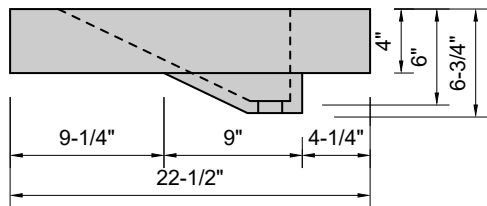

TOP VIEW

FRONT VIEW

SIDE VIEW

Model #: DRT-96-00
Double Ramp Traditional Drain
no faucet holes