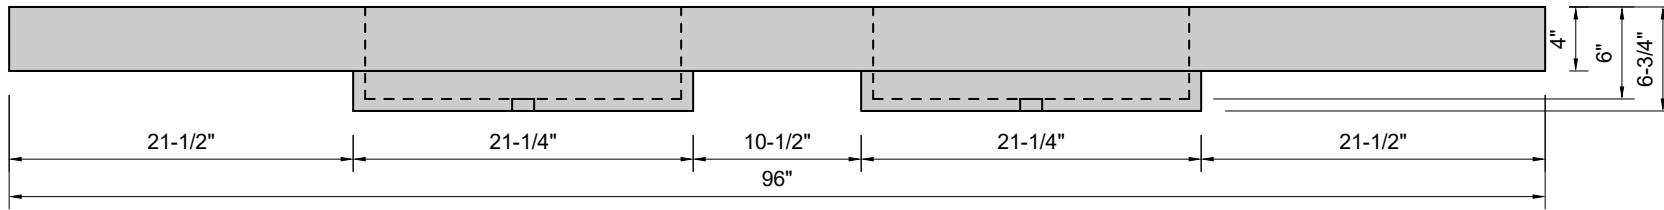

TOP VIEW

FRONT VIEW

SIDE VIEW

Model #: DRT-96-00
Double Ramp Traditional Drain
no faucet holes