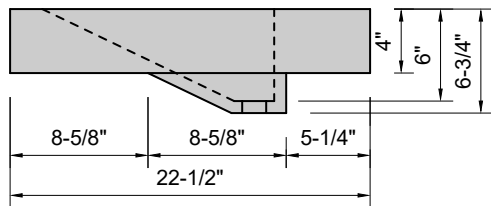

TOP VIEW

FRONT VIEW

SIDE VIEW

Model #: DRT-96-01
Double Ramp Traditional Drain
single faucet holes