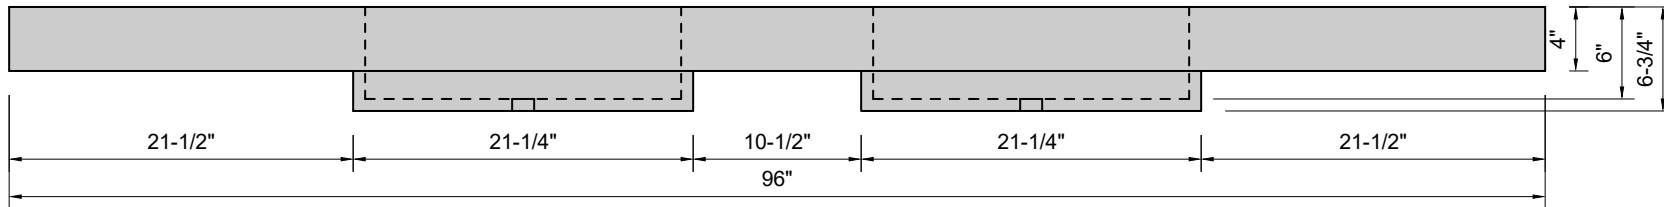

TOP VIEW

FRONT VIEW

SIDE VIEW

Model #: DRT-96-01
Double Ramp Traditional Drain
single faucet holes