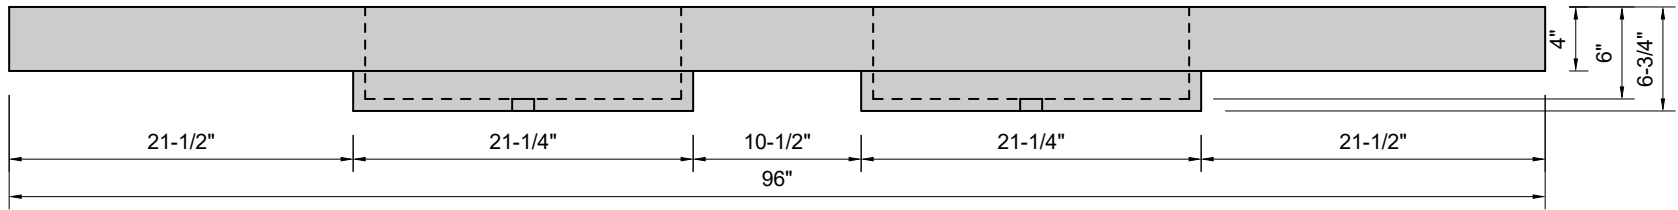

TOP VIEW

FRONT VIEW

SIDE VIEW

Model #: DRT-96-03
Double Ramp Traditional Drain
8" widespread faucet holes