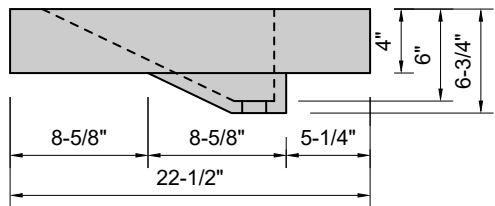

TOP VIEW

FRONT VIEW

SIDE VIEW

Model #: DRT-96-03
Double Ramp Traditional Drain
8" widespread faucet holes