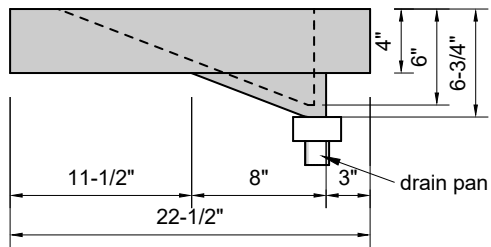

TOP VIEW

FRONT VIEW

SIDE VIEW

Model #: DSR-72-00
Double Small Ramp
no faucet holes