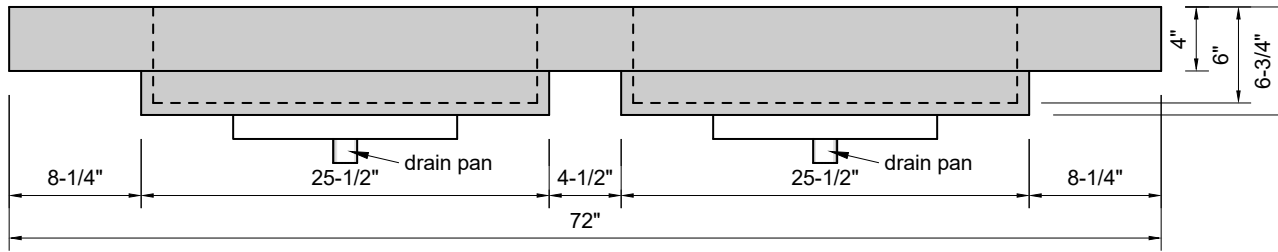

TOP VIEW

FRONT VIEW

SIDE VIEW

Model #: DSR-72-00
Double Small Ramp
no faucet holes