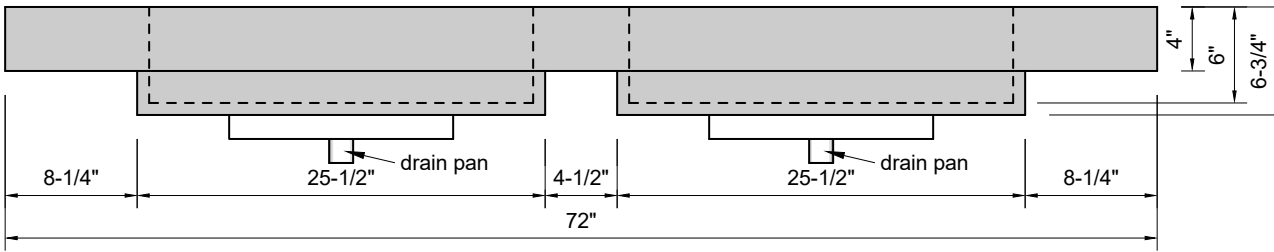

TOP VIEW

FRONT VIEW

SIDE VIEW

Model #: DSR-72-01
Double Small Ramp
single faucet holes