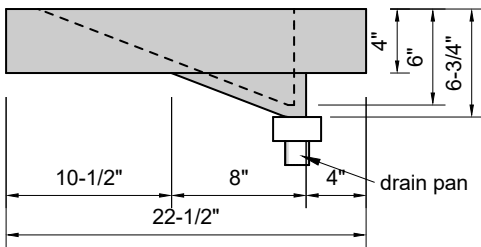

TOP VIEW

FRONT VIEW

SIDE VIEW

Model #: DSR-72-01
Double Small Ramp
single faucet holes