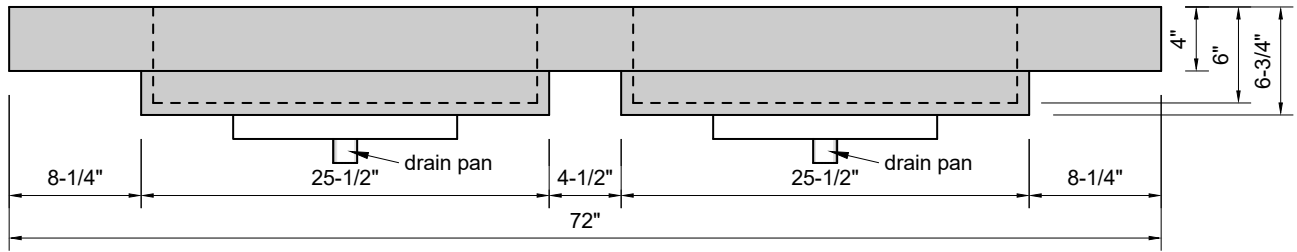

TOP VIEW

FRONT VIEW

SIDE VIEW

Model #: DSR-72-03
Double Small Ramp
8" widespread faucet holes