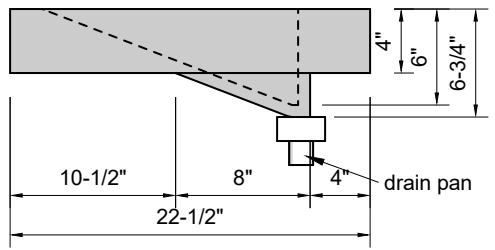

TOP VIEW

FRONT VIEW

SIDE VIEW

Model #: DSR-72-03
Double Small Ramp
8" widespread faucet holes