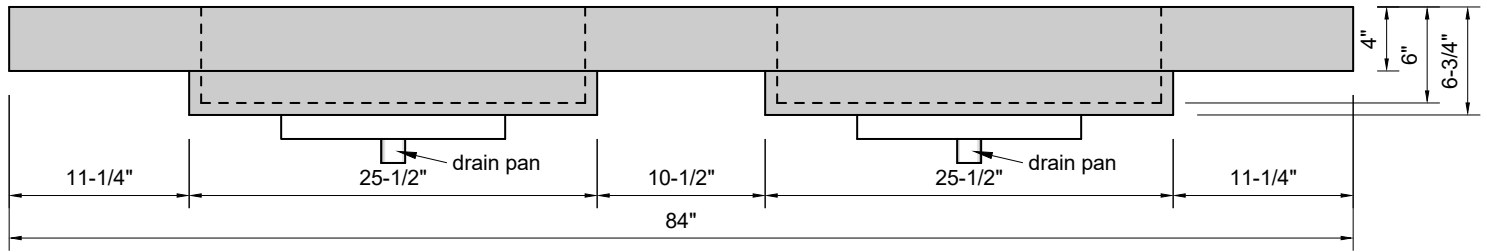

TOP VIEW

FRONT VIEW

SIDE VIEW

Model #: DSR-84-00
Double Small Ramp
no faucet holes