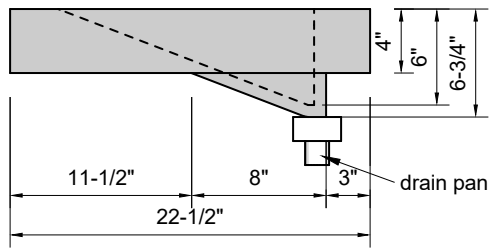

TOP VIEW

FRONT VIEW

SIDE VIEW

Model #: DSR-84-00
Double Small Ramp
no faucet holes