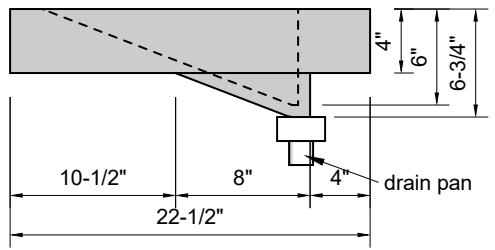

TOP VIEW

FRONT VIEW

SIDE VIEW

Model #: DSR-84-01
Double Small Ramp
single faucet holes