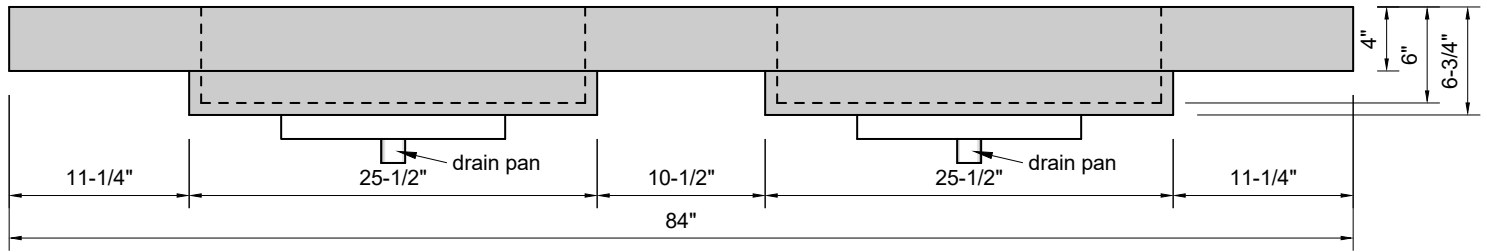

TOP VIEW

FRONT VIEW

SIDE VIEW

Model #: DSR-84-01
Double Small Ramp
single faucet holes