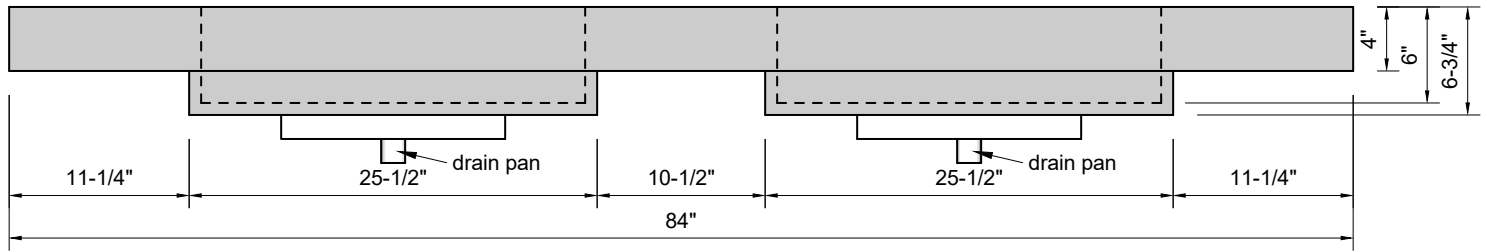

TOP VIEW

FRONT VIEW

SIDE VIEW

Model #: DSR-84-03
Double Small Ramp
8" widespread faucet holes