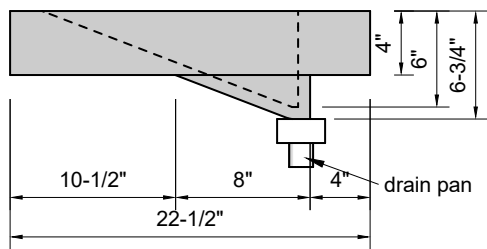

TOP VIEW

FRONT VIEW

SIDE VIEW

Model #: DSR-84-03
Double Small Ramp
8" widespread faucet holes