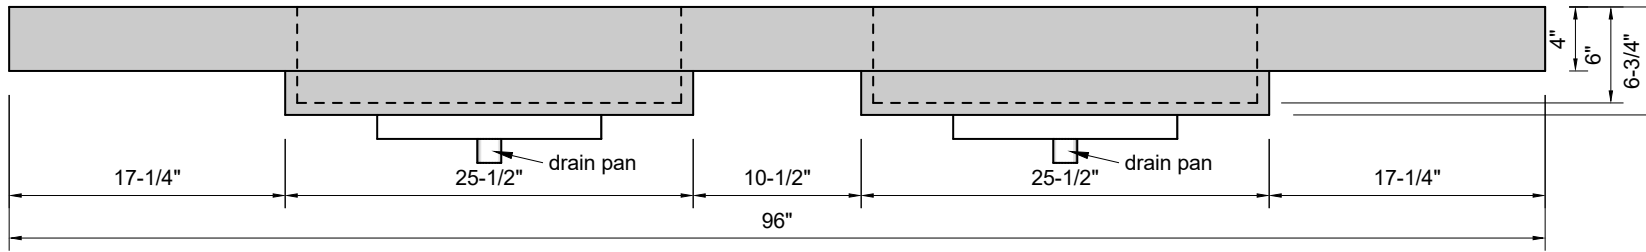

TOP VIEW

FRONT VIEW

SIDE VIEW

**Model #: DSR-96-00**  
**Double Small Ramp**  
**no faucet holes**