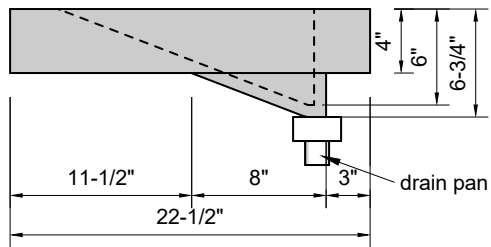

TOP VIEW

FRONT VIEW

SIDE VIEW

**Model #: DSR-96-00**  
**Double Small Ramp**  
**no faucet holes**