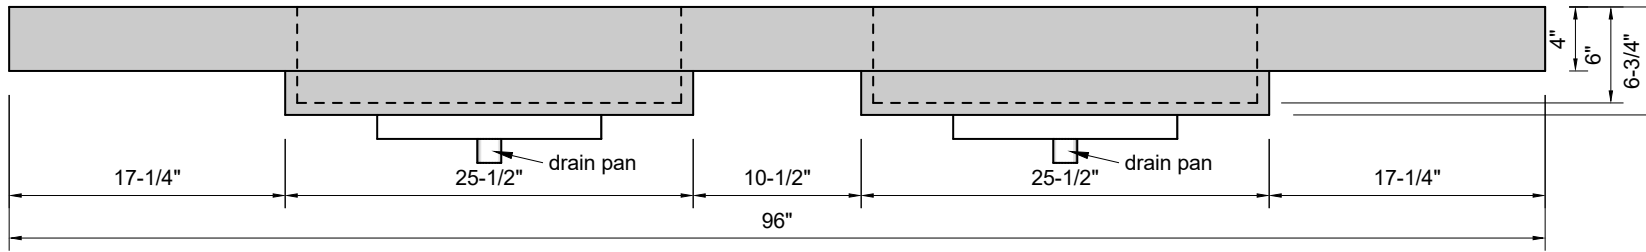

TOP VIEW

FRONT VIEW

SIDE VIEW

**Model #: DSR-96-01**  
**Double Small Ramp**  
**single faucet holes**