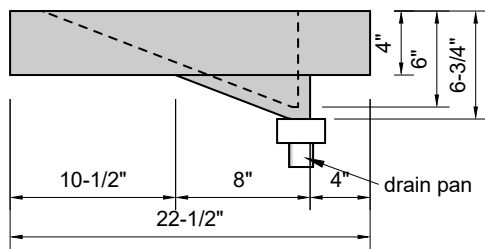

TOP VIEW

FRONT VIEW

SIDE VIEW

**Model #: DSR-96-01**  
**Double Small Ramp**  
**single faucet holes**