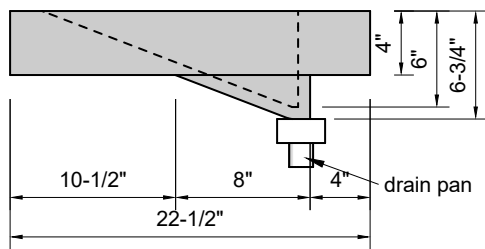

TOP VIEW

FRONT VIEW

SIDE VIEW

Model #: DSR-96-03
Double Small Ramp
8" widespread faucet holes