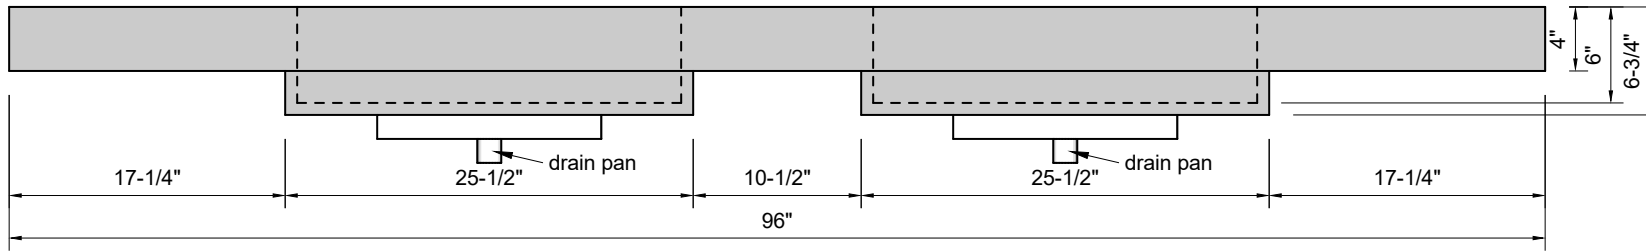

TOP VIEW

FRONT VIEW

SIDE VIEW

Model #: DSR-96-03
Double Small Ramp
8" widespread faucet holes