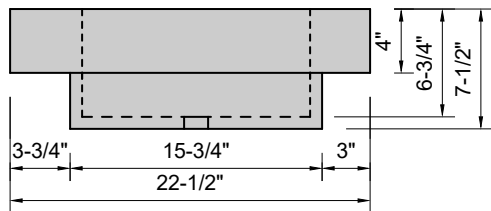

TOP VIEW

FRONT VIEW

SIDE VIEW

Model #: DWA-108-00
Double Wave
no faucet holes