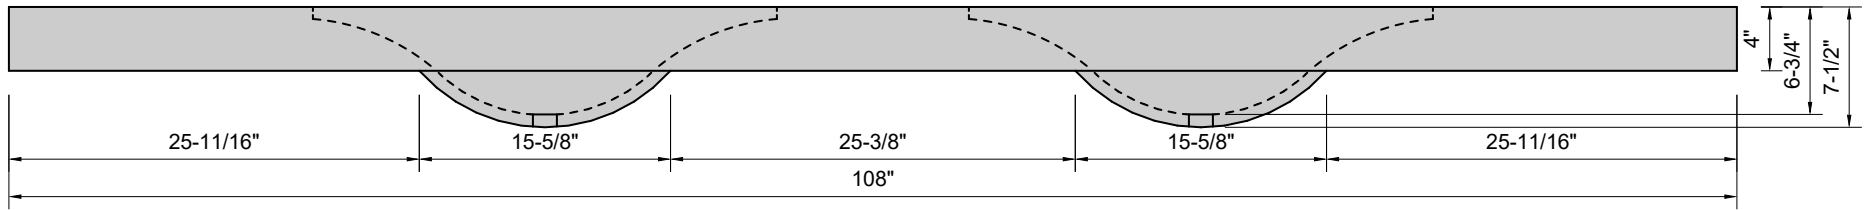

TOP VIEW

FRONT VIEW

SIDE VIEW

Model #: DWA-108-00
Double Wave
no faucet holes