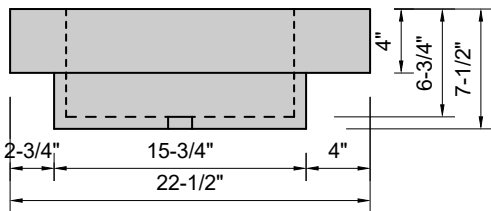

TOP VIEW

FRONT VIEW

SIDE VIEW

Model #: DWA-108-01
Double Wave
single faucet holes