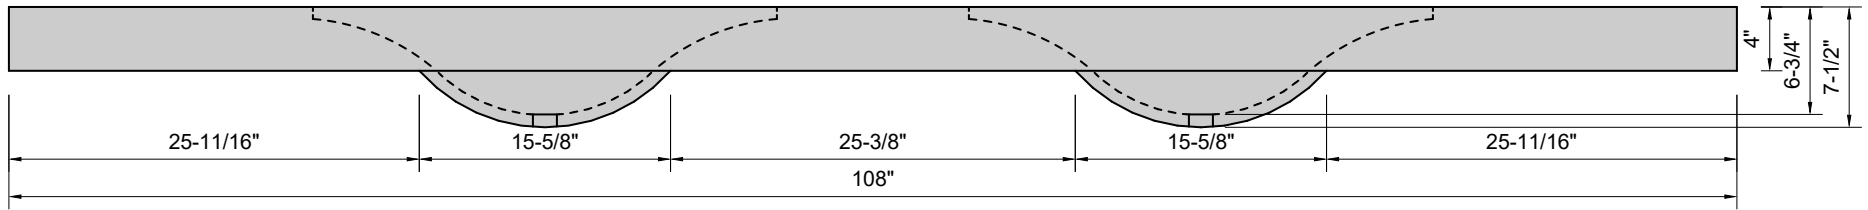

TOP VIEW

FRONT VIEW

SIDE VIEW

Model #: DWA-108-01
Double Wave
single faucet holes