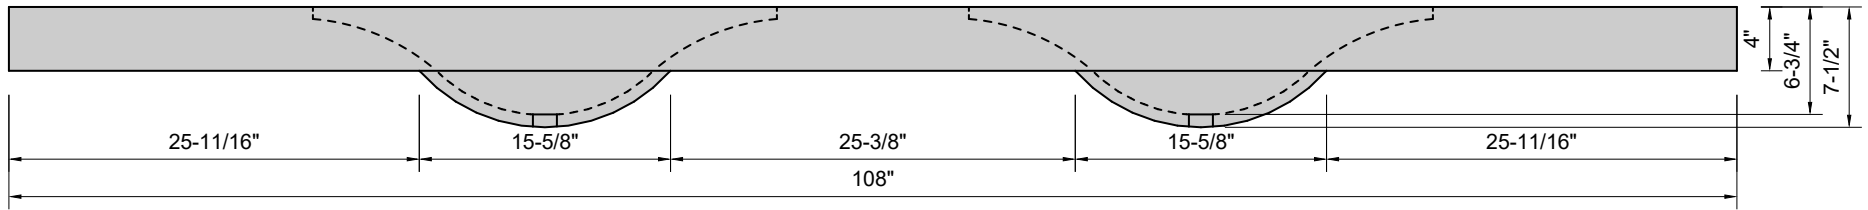

TOP VIEW

FRONT VIEW

SIDE VIEW

Model #: DWA-108-03
Double Wave
8" widespread faucet holes