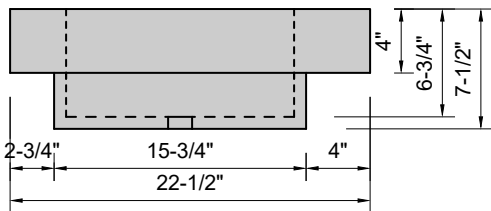

TOP VIEW

FRONT VIEW

SIDE VIEW

Model #: DWA-108-03
Double Wave
8" widespread faucet holes