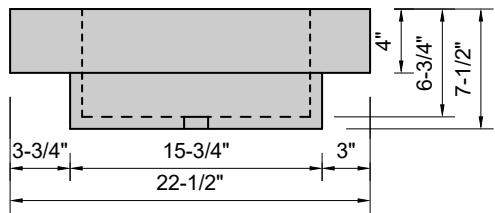

TOP VIEW

FRONT VIEW

SIDE VIEW

Model #: DWA-84-00
Double Wave
no faucet holes