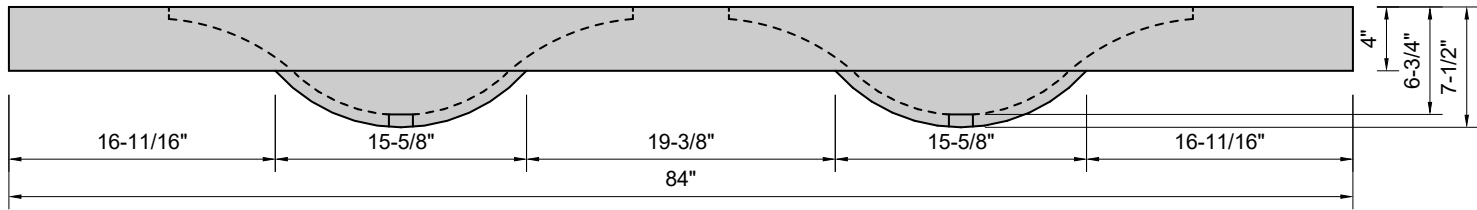

TOP VIEW

FRONT VIEW

SIDE VIEW

Model #: DWA-84-00
Double Wave
no faucet holes