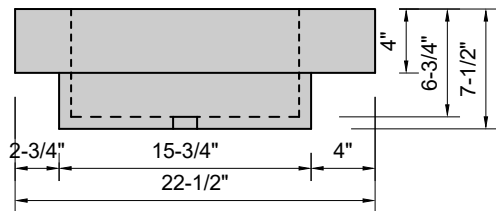

TOP VIEW

FRONT VIEW

SIDE VIEW

**Model #: DWA-84-01**  
**Double Wave**  
**single faucet holes**