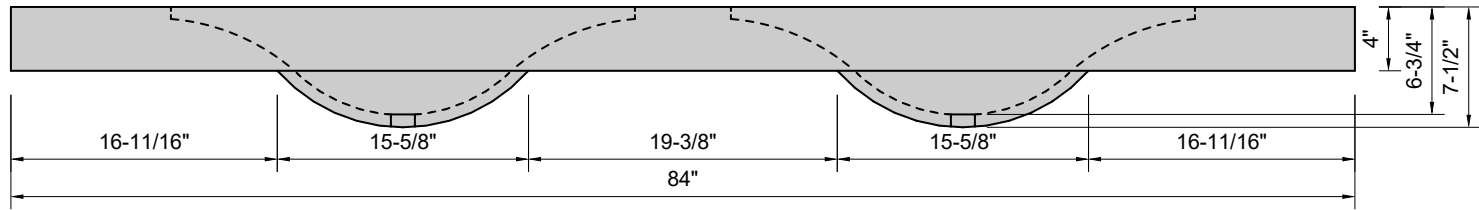

TOP VIEW

FRONT VIEW

SIDE VIEW

**Model #: DWA-84-01**  
**Double Wave**  
**single faucet holes**