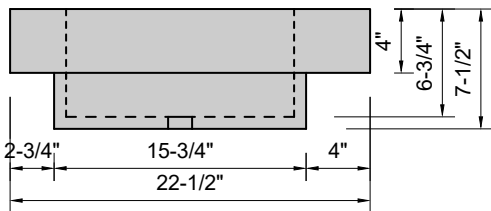

TOP VIEW

FRONT VIEW

SIDE VIEW

Model #: DWA-84-03
Double Wave
8" widespread faucet holes