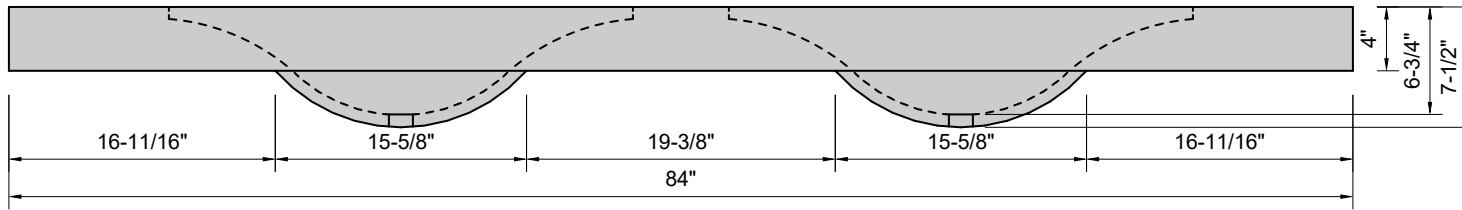

TOP VIEW

FRONT VIEW

SIDE VIEW

Model #: DWA-84-03
Double Wave
8" widespread faucet holes