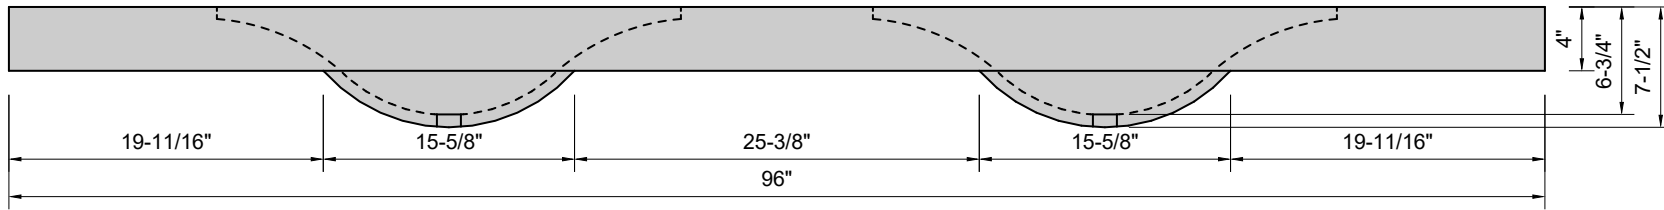

TOP VIEW

FRONT VIEW

SIDE VIEW

**Model #: DWA-96-00**  
**Double Wave**  
**no faucet holes**