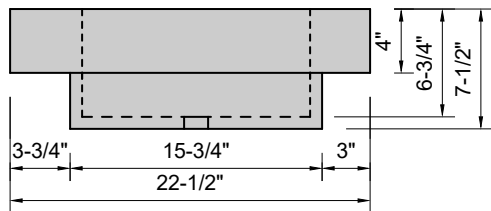

TOP VIEW

FRONT VIEW

SIDE VIEW

**Model #: DWA-96-00**  
**Double Wave**  
**no faucet holes**